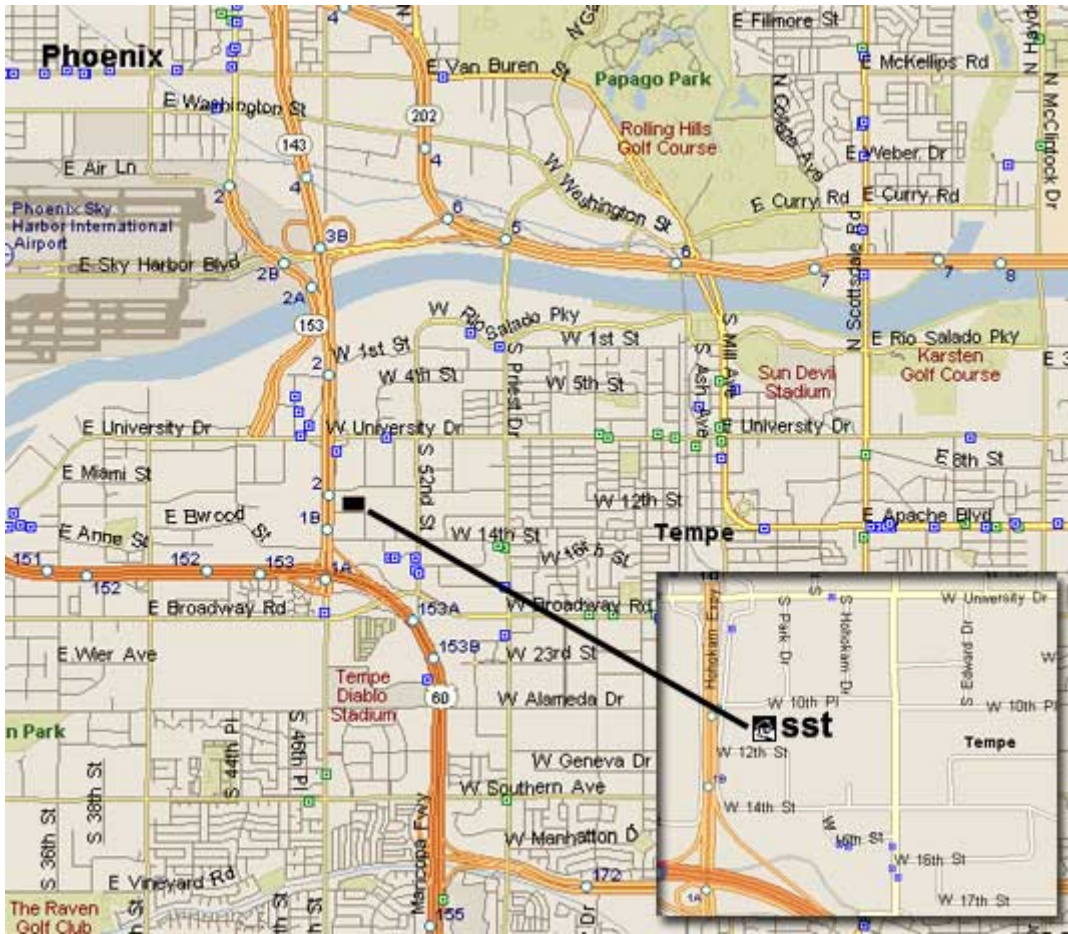

---- Directions to SST, Arizona ----

From North Phoenix	From South Phoenix/East Valley
<ul style="list-style-type: none">• Take the AZ-143 South to Tucson• Exit University and make a left• Make a right on 48th St.• Make a left on 12th, we are on the 1st driveway on the right.	<ul style="list-style-type: none">• Take I-10 West to Phoenix• Exit 52nd St/Broadway and make a left• Make a left on 14th St.• Make a right on Park St.• Park turns into 12th St.